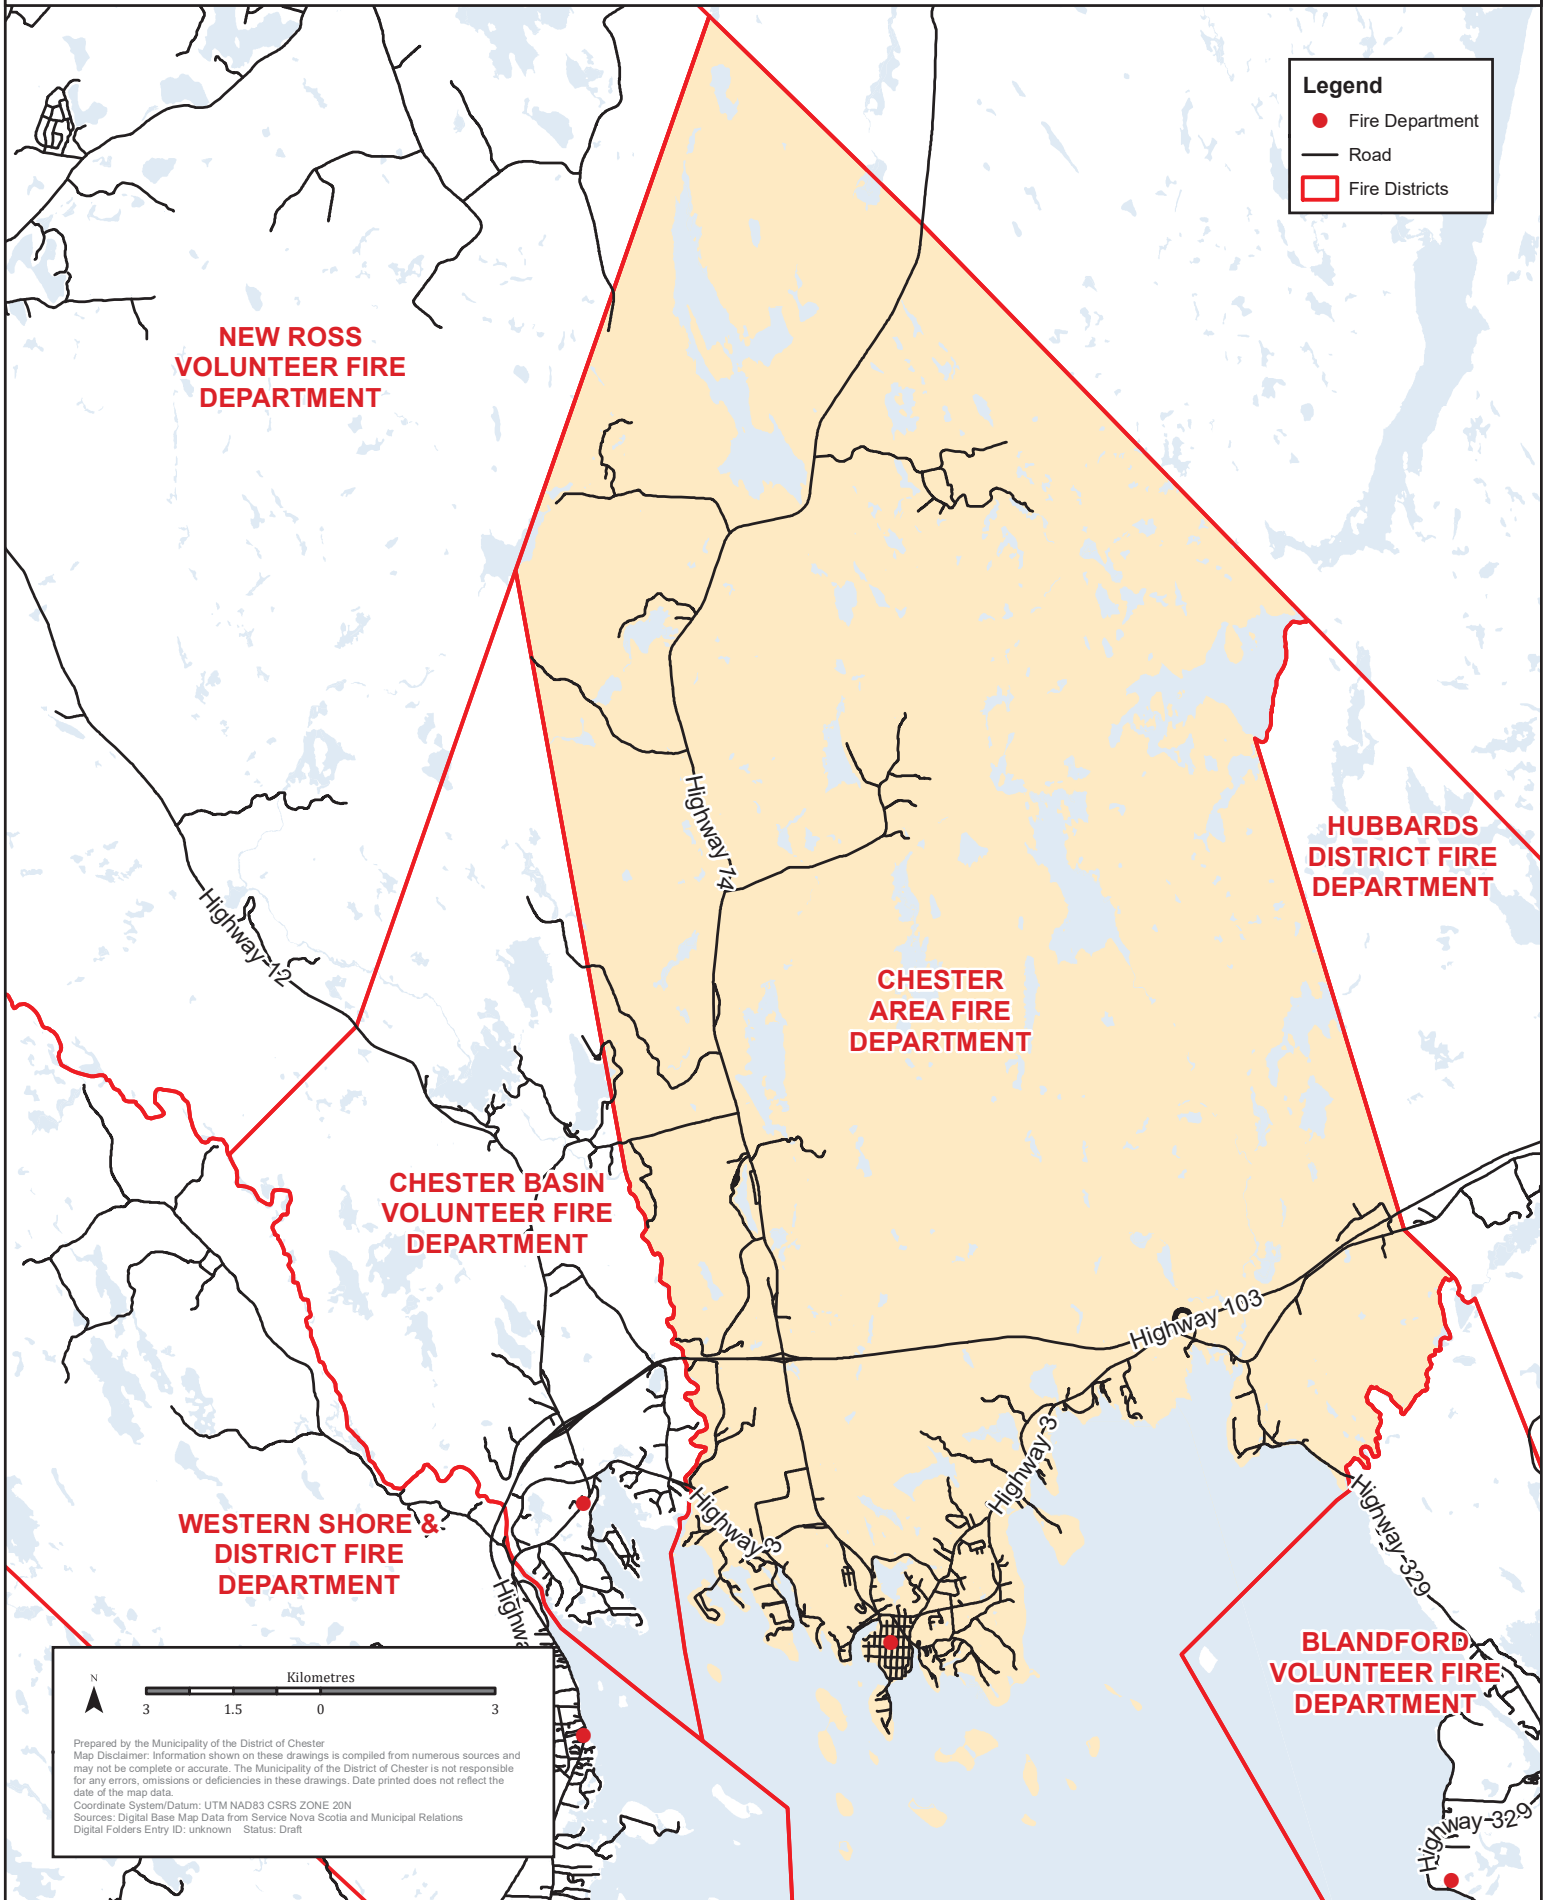

CHESTER AREA VOLUNTEER FIRE DEPARTMENT

MUNICIPALITY of the DISTRICT of CHESTER

Legend

- Fire Department
- Road
- Fire Districts

**NEW ROSS
VOLUNTEER FIRE
DEPARTMENT**

**HUBBARDS
DISTRICT FIRE
DEPARTMENT**

**CHESTER
AREA FIRE
DEPARTMENT**

**CHESTER BASIN
VOLUNTEER FIRE
DEPARTMENT**

**WESTERN SHORE &
DISTRICT FIRE
DEPARTMENT**

**BLANDFORD
VOLUNTEER FIRE
DEPARTMENT**

N
Kilometres
3 1.5 0 3

Prepared by the Municipality of the District of Chester
Map Disclaimer: Information shown on these drawings is compiled from numerous sources and may not be complete or accurate. The Municipality of the District of Chester is not responsible for any errors, omissions or deficiencies in these drawings. Date printed does not reflect the date of the map data.
Coordinate System/Datum: UTM NAD83 CSRS ZONE 20N
Sources: Digital Base Map Data from Service Nova Scotia and Municipal Relations
Digital Folders Entry ID: unknown Status: Draft